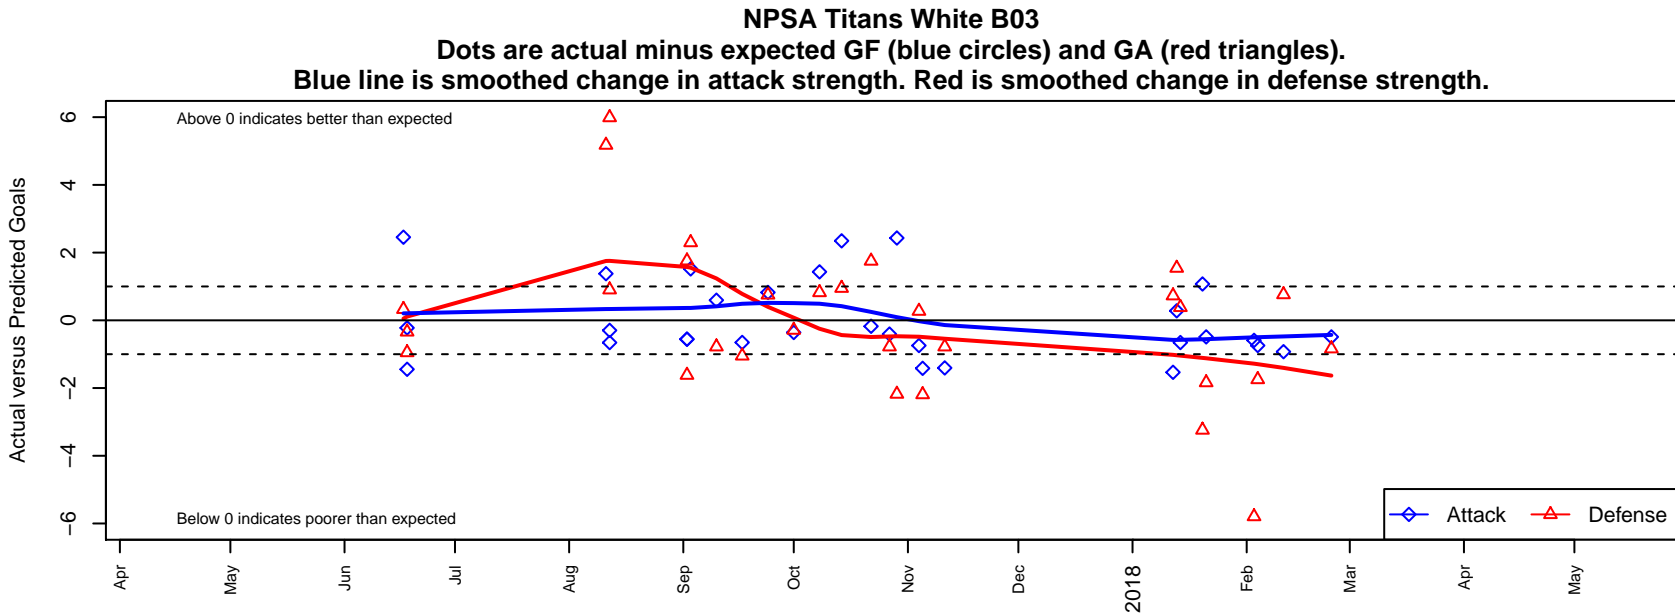

NPSA Titans White B03

Nowland Premier SA
 Bellevue, WA
 B03 total strength=1110
 attack=4.03 defense=2.13
 fall league = PSPL WSPL 2 U15
 notes= B

alt names used:
 NPSA B03 White Bellevue
 NPSA B03 White Bellevue
 NPSA B03 White BV
 NPSA B03 WHITE BV (WA)
 NPSA B03 WHITE BV (WA)
 NPSA B03 White Bellevue
 NPSA B03 White Bellevue

**attack and defense variance (black dot)
relative to other teams
and top 10 in region**

**attack and defense rating
relative to others at age
and all opponents in last 13 months**

Performance relative to 13 month average