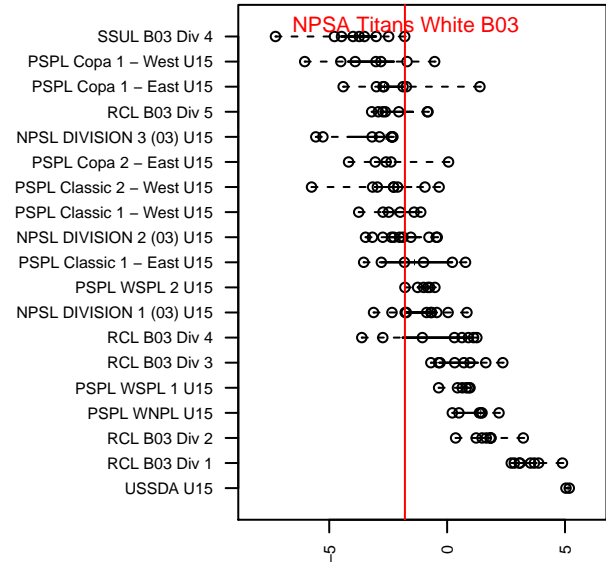

NPSA Titans White B03

Nowland Premier SA
 Bellevue, WA
 B03 total strength=1110
 attack=4.03 defense=2.13
 fall league = PSPL WSPL 2 U15
 notes= B

alt names used:
 NPSA B03 White Bellevue
 NPSA B03 White Bellevue
 NPSA B03 White BV
 NPSA B03 WHITE BV (WA)
 NPSA B03 WHITE BV (WA)
 NPSA B03 White Bellevue
 NPSA B03 White Bellevue

Venues played:
 2017 Skagit Firecracker Div. 2 U15
 2017 REDAPT Cup Gold U15
 2017 Labor Day Cup BU15 Gold
 2017 PSPL WSPL 2 U15
 2017 WA Cup Silver U15
 2017 PacNW Winter Classic 2003 Premier 2
 2017 PSPL Win HS Classic 2 – North U15

**attack and defense variance (black dot)
relative to other teams
and top 10 in region**

**attack and defense rating
relative to others at age
and all opponents in last 13 months**

Performance relative to 13 month average